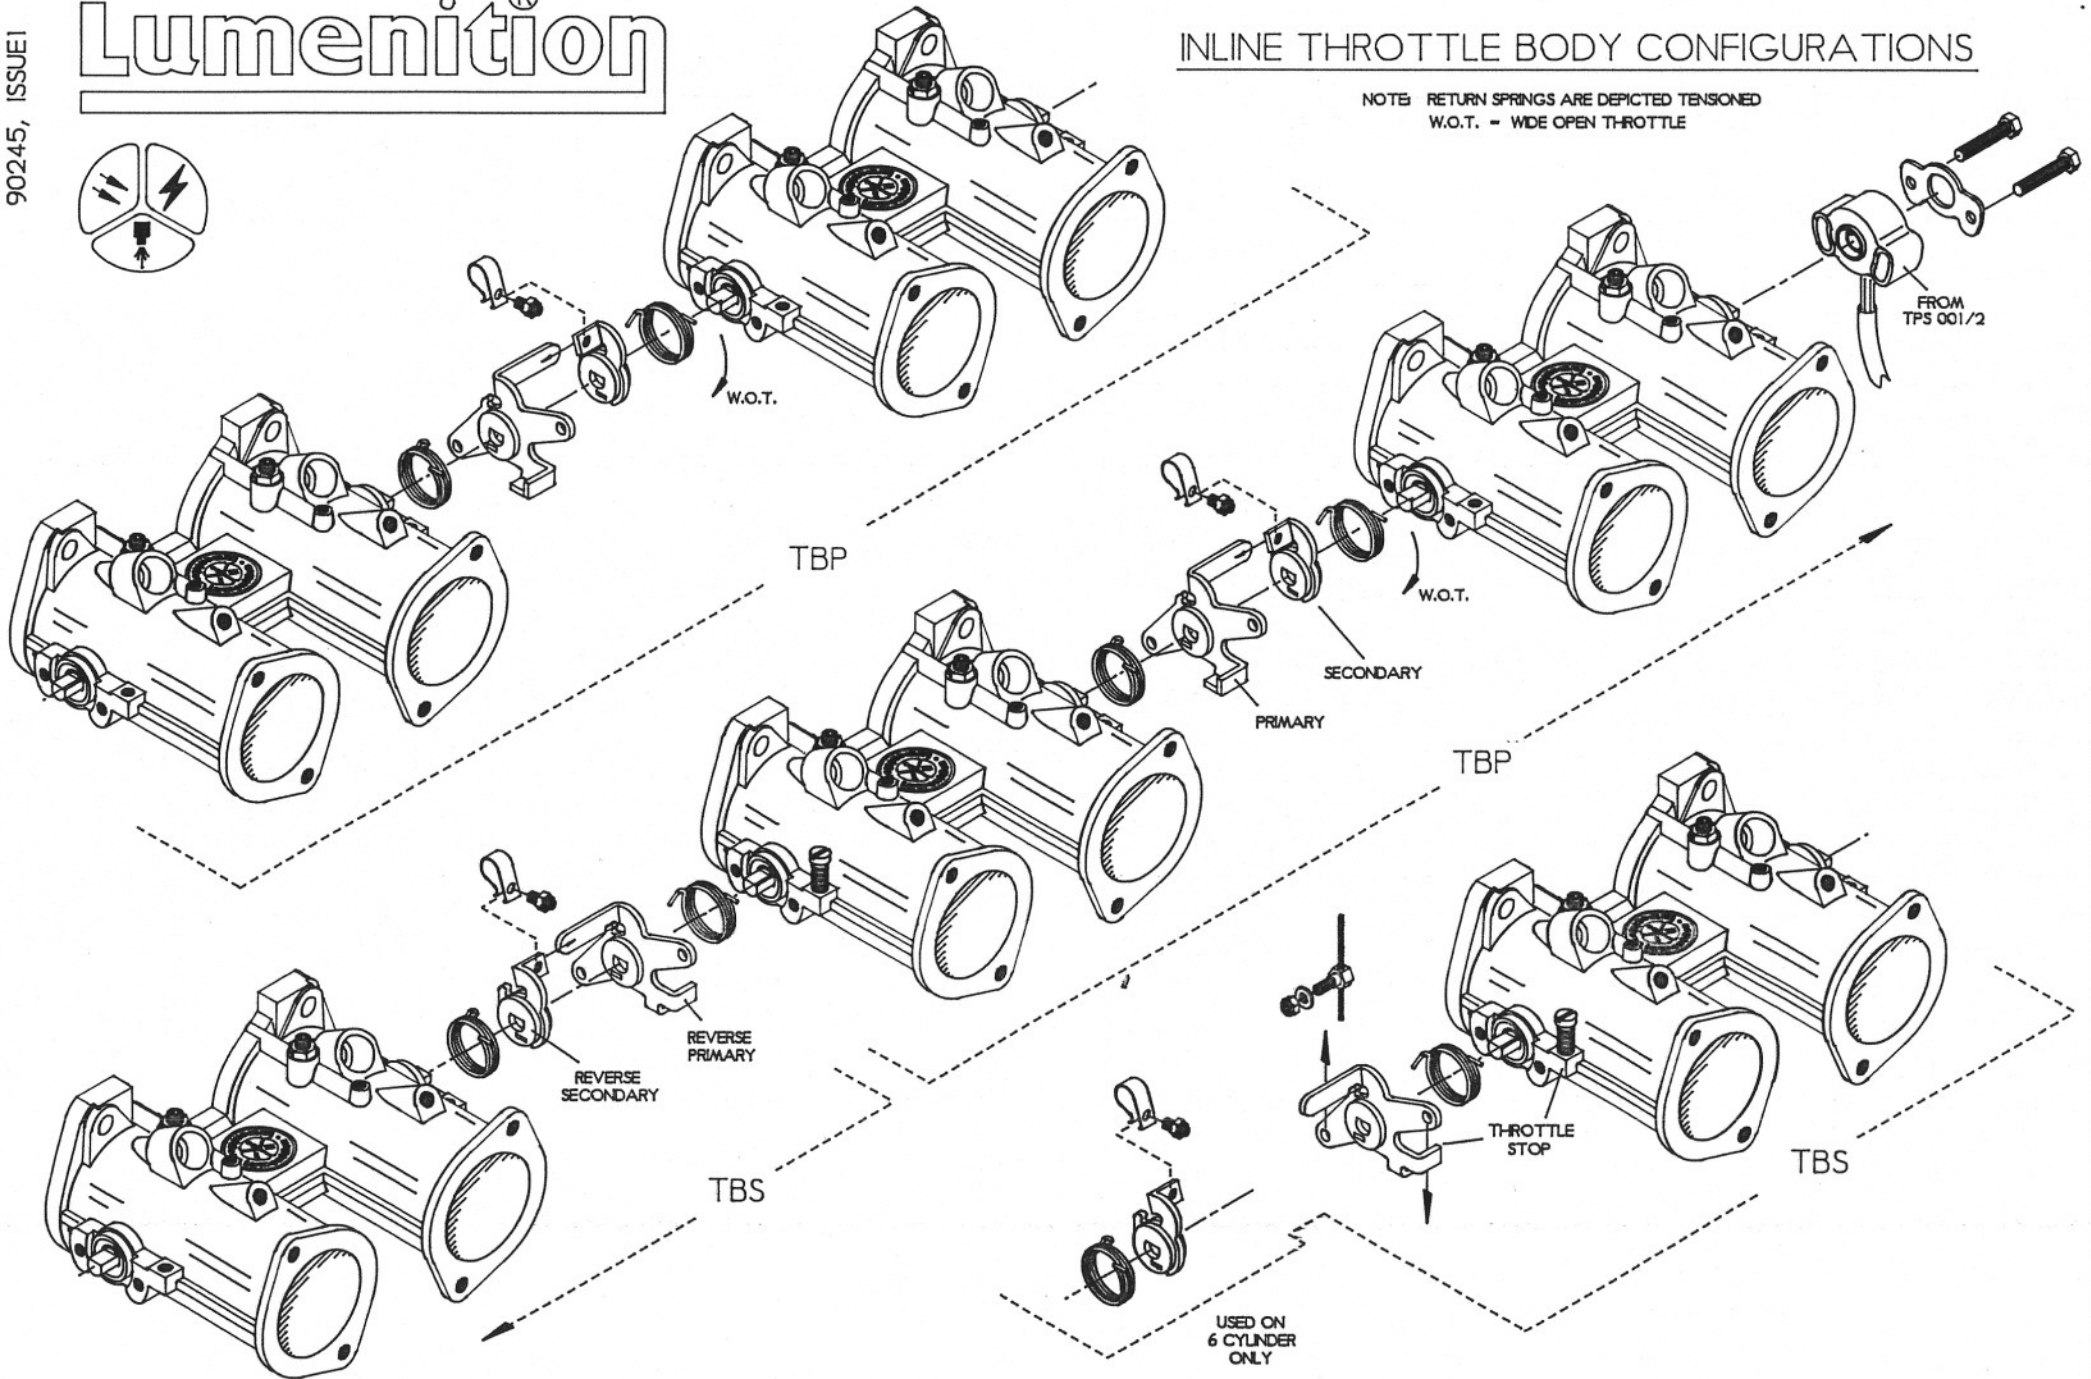

Lumenition®

INLINE THROTTLE BODY CONFIGURATIONS

NOTE: RETURN SPRINGS ARE DEPICTED TENSIONED
W.O.T. - WIDE OPEN THROTTLE

W.O.T.

TBP

W.O.T.

FROM
TPS 001/2

SECONDARY

PRIMARY

TBP

REVERSE
PRIMARY

REVERSE
SECONDARY

TBS

THROTTLE
STOP

TBS

USED ON
6 CYLINDER
ONLY